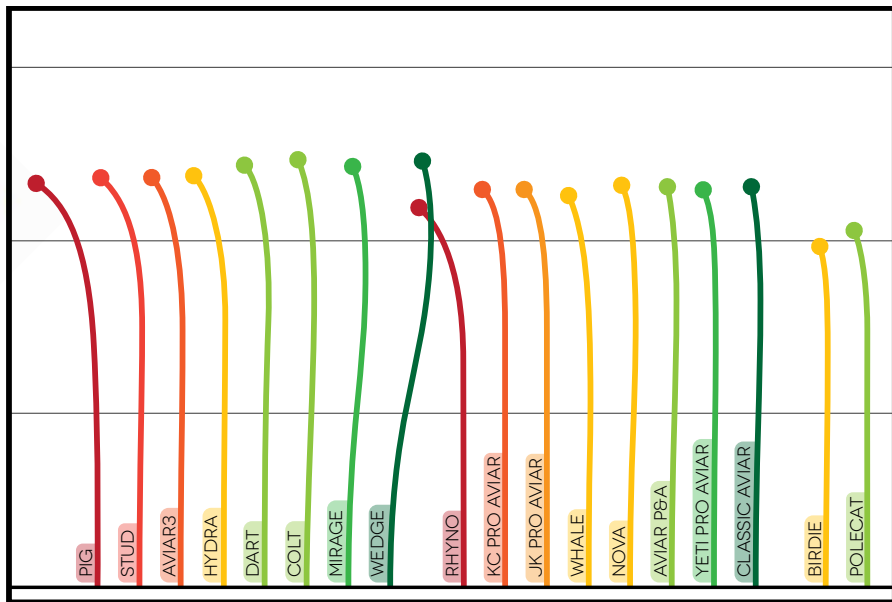

POLECAT

The Polecat is an ideal disc for families and kids. It flies flat and straight. A low profile, point and shoot, easy-to-release Putt & Approach disc.

[SPEED: 1] [GLIDE: 3] [TURN: 0] [FADE: 0]

DX POLECAT 150-175 GM $9.99