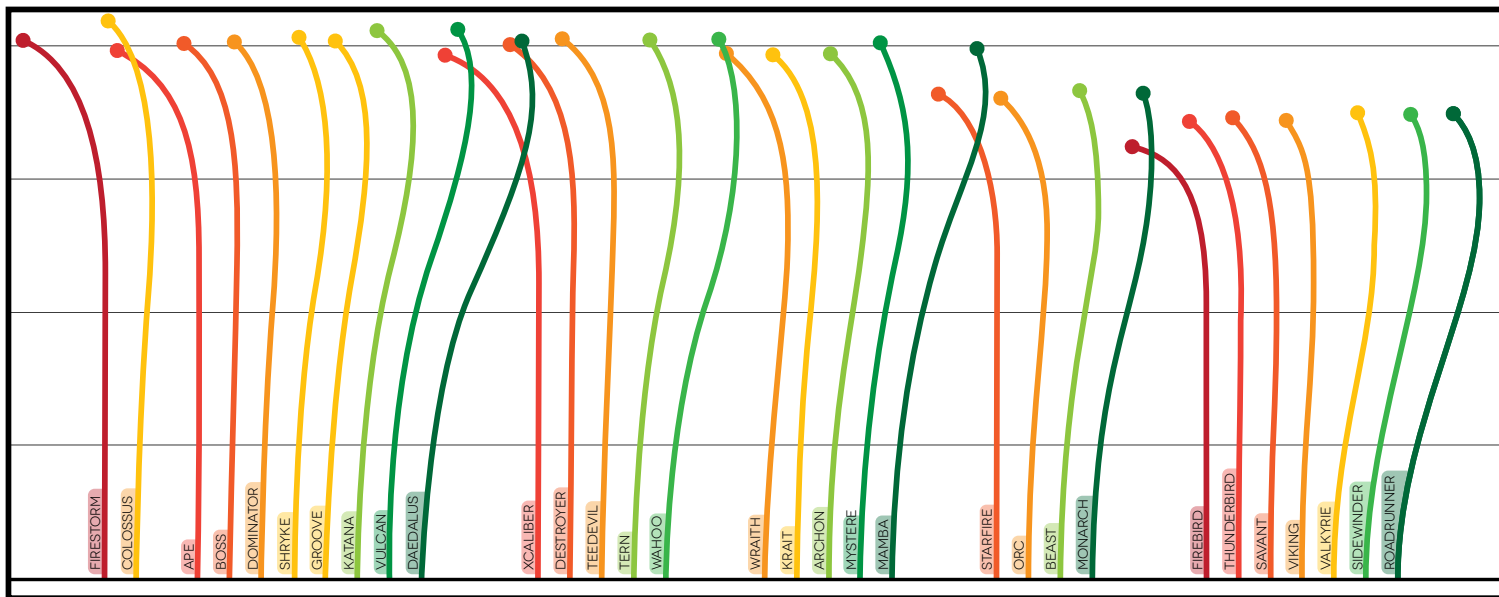

DISC FLIGHT CHARACTERISTICS

Each disc uses a unique airfoil design that will react differently when thrown.

Red flights (●, ●, & ●) will require more power or advanced technique to achieve full flight. These are only recommended for experienced players or windy play.

Green flights (●, ●, & ●) are better for newer players, these discs are more forgiving and will fly farther with less effort.

Orange and yellow flights (● & ●) are our straightest fliers in their speed category. These are discs designed for controlled flight in most conditions.