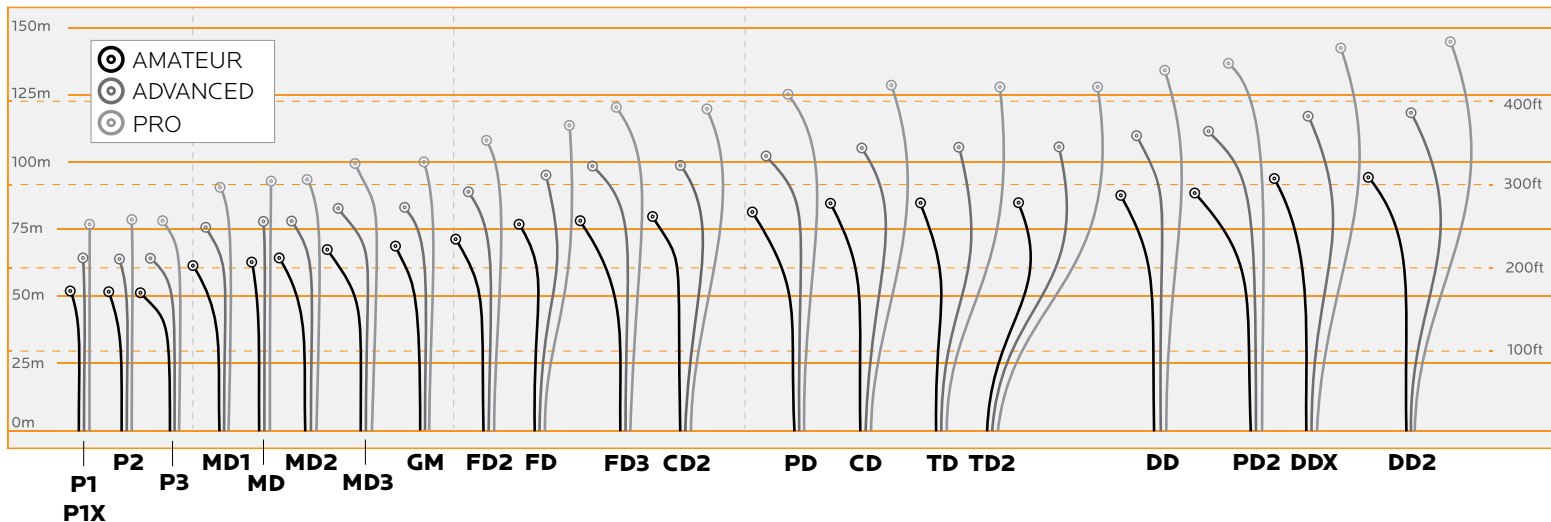

REINVENT YOUR GAME

WWW.DISCMANIA.NET

Reinvent
Your
Game

10 YEARS OF DISCMANIA
2006-2016

DISCMANIA FLIGHT CHART

HOW TO READ THE DISC DESCRIPTIONS

"MANIAC" — Nickname

Disc type — PUTTER