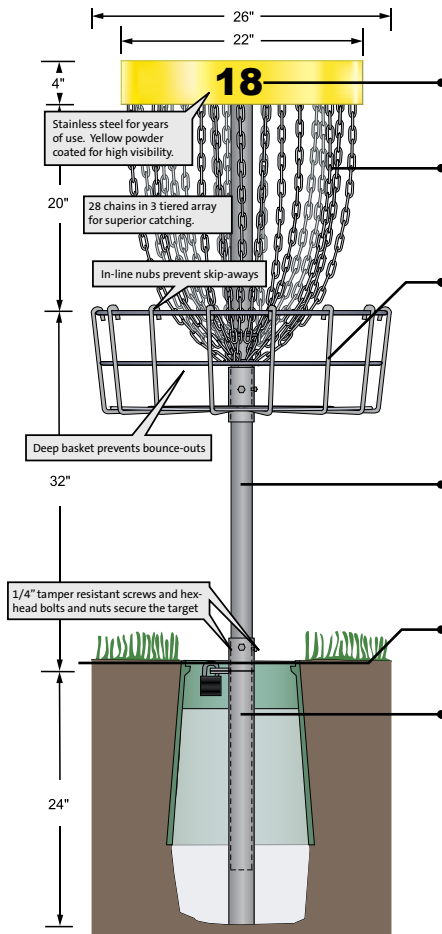

A BETTER MOUSETRAP

The DISCatcher® Pro was redesigned to catch better than ever. We added more chains and reinforced the basket tray. Great putts stay put.

HIGH VISIBILITY TARGET TOP

Our yellow powder coated target top makes the DISCatcher Pro highly visible. All stainless steel construction makes it long-lasting and low maintenance.

BUILT TO LAST

Hot-dip galvanized basket, pipe and chains allow our targets to weather the elements for years. Our target tops are made entirely from stainless steel.

28 LAYERED CHAINS CATCH BETTER

14 outer chains and 14 staggered inner chains - Three layers of chains catches more shots. Players want more putts to stick. Our new configuration catches more putts.

INSTALLATION TUBES INCLUDED

Don't pay extra! DISCatcher Pro permanent target prices include locking collars and installation tubes.

PDGA "CHAMPIONSHIP" APPROVED

DISCatcher Pro permanent and portable models have received Championship certification by the PDGA. It is ideal for all levels of tournament play.

ANATOMY OF A DISCATCHER®

Target Top - Visible and Durable. Its construction is all stainless steel. Each target top is also powder coated bright yellow to provide great visibility on the course.

Chains - Made to catch discs and withstand abuse. 28 strands of galvanized 2/0 chains. (14 outer chains and 14 inner chains at alternating distances from the center pole)

Basket - Redesigned with 14 spokes and an extra ring for structural support. 10" deep basket helps prevent discs bouncing out. Galvanized 3/8" steel rod construction.

Pole - Our hot-dip galvanized 74" pole is made with sturdy 1/8" walls. Each is pre-drilled for target top, basket, and collar hardware.

Locking Collar - Hot-dip galvanized finish. Securely fits over pole and is mounted with tamper resistant screws.

Installation Tube - 24" long hot-dip galvanized steel tube. Provides a snug fit for the target at PDGA approved height. Aligns with locking collar for security.