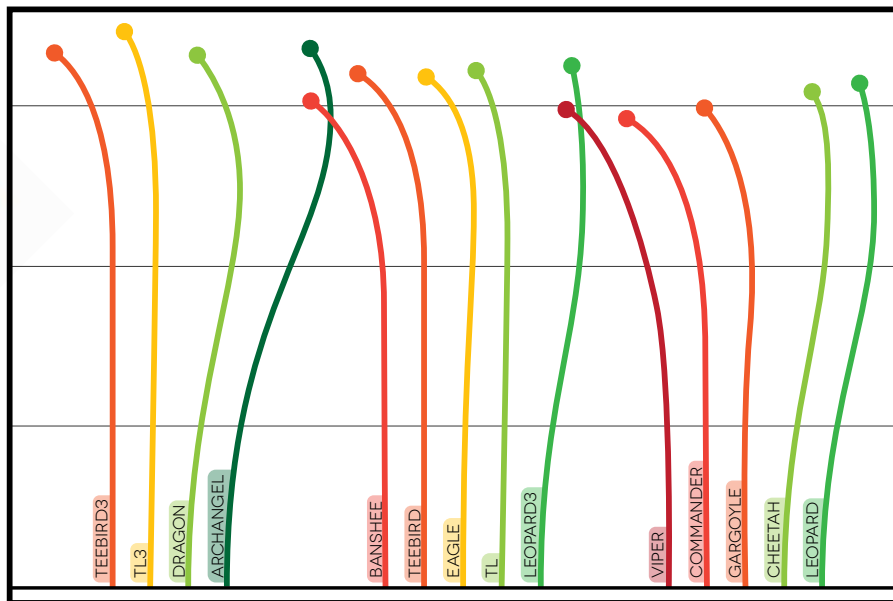

DISC FLIGHT CHARACTERISTICS

Each disc uses a unique airfoil design that will react differently when thrown.

Red flights (●, ●, & ●) will require more power or advanced technique to achieve full flight. These are only recommended

for experienced players or windy play.

Green flights (●, ●, & ●) are better for newer players, these discs are more forgiving and will fly farther with less effort.

Orange and yellow flights (● & ●) are our straightest fliers in their speed category. These are discs designed for controlled flight in most conditions.