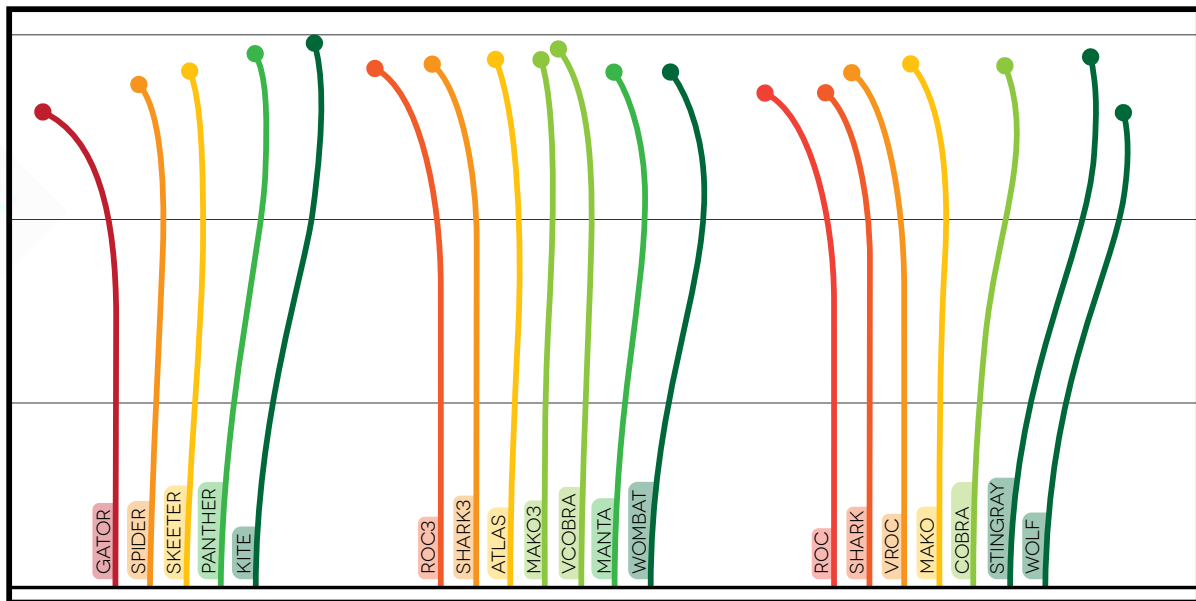

for experienced players or windy play.

Green flights (●, ●, & ●) are better for newer players, these discs are more forgiving and will fly farther with less effort.

Orange and yellow flights (● & ●) are our straightest fliers in their speed category. These are discs designed for controlled flight in most conditions.